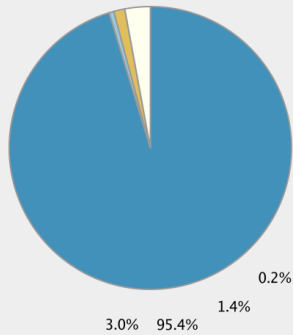

Incoming Mail Summary

spam.ncsmail.private.unt.edu

01 Dec 2007 00:00 to 31 Dec 2008 23:59 (GMT -0600)

Data in time range: 99.32 % complete

Incoming Mail Summary

Message Category	%	Messages
Stopped by Reputation Filtering	95.4%	1.2G
Stopped as Invalid Recipients	0.2%	3.0M
Spam Detected	1.4%	16.9M
Virus Detected	0.0%	20.9k
Stopped by Content Filter	0.0%	2,822
Total Threat Messages:	97.0%	1.2G
Clean Messages	3.0%	36.9M
Total Attempted Messages:		1.2G

Incoming Mail Over Time

- Stopped by Reputation Filtering
- Stopped as Invalid Recipients
- Spam Detected
- Virus Detected
- Stopped by Content Filter
- Clean Messages

Top Domains by Total Threat Messages