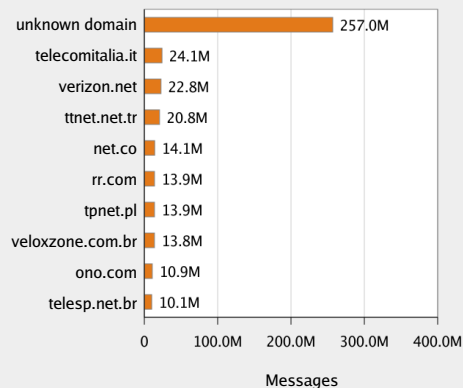

Incoming Mail Summary

spam.ncsmail.private.unt.edu

01 Dec 2007 00:00 to 31 Dec 2008 23:59 (GMT -0600)

Data in time range: 99.32 % complete

Incoming Mail Summary

Message Category	%	Messages
Stopped by Reputation Filtering	95.4%	1.2G
Stopped as Invalid Recipients	0.2%	3.0M
Spam Detected	1.4%	16.9M
Virus Detected	0.0%	20.9k
Stopped by Content Filter	0.0%	2,822
Total Threat Messages:	97.0%	1.2G
Clean Messages	3.0%	36.9M
Total Attempted Messages:		1.2G

Incoming Mail Over Time

- Stopped by Reputation Filtering
- Stopped as Invalid Recipients
- Spam Detected
- Virus Detected
- Stopped by Content Filter
- Clean Messages

Top Domains by Total Threat Messages