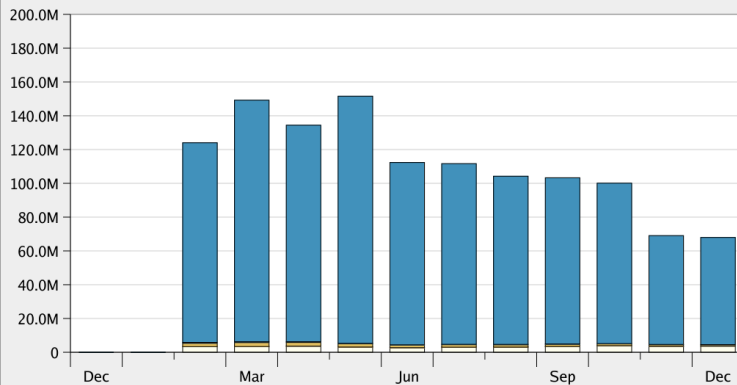

Incoming Mail Summary

spam.ncsmail.private.unt.edu

01 Dec 2007 00:00 to 31 Dec 2008 23:59 (GMT -0600)

Data in time range: 99.32 % complete

Incoming Mail Summary

Message Category	%	Messages
Stopped by Reputation Filtering	95.4%	1.2G
Stopped as Invalid Recipients	0.2%	3.0M
Spam Detected	1.4%	16.9M
Virus Detected	0.0%	20.9k
Stopped by Content Filter	0.0%	2,822
Total Threat Messages:	97.0%	1.2G
Clean Messages	3.0%	36.9M
Total Attempted Messages:		1.2G

Incoming Mail Over Time

- Stopped by Reputation Filtering
- Stopped as Invalid Recipients
- Spam Detected
- Virus Detected
- Stopped by Content Filter
- Clean Messages

Top Domains by Total Threat Messages