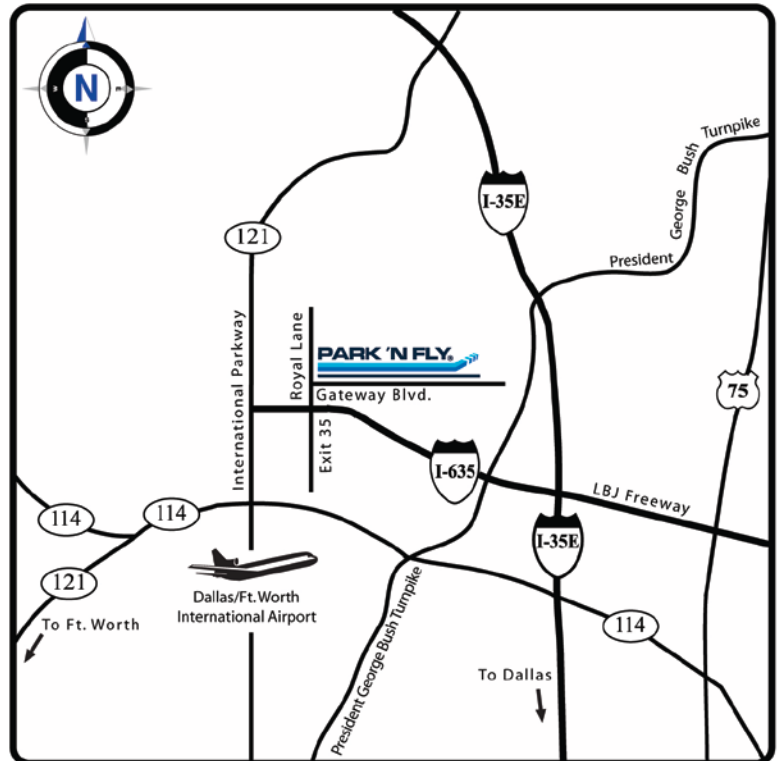

BUSINESS ELITE PROGRAM

University of
North Texas

Questions
?
Comments

Park 'N Fly Dallas
800 Royal Lane
Coppell, TX 75019
(972) 471-1194

PARK 'N FLY®

AIRPORT PARKING

Request your
Business Elite Card today at:

<http://www.pnf.com/apply/2078.htm>

Location	Your BE Rate	ON-Airport Rate	You Save
Dallas	\$7.30 Uncovered	\$17.00	46%
	\$8.80 Covered	\$17.00	36%

Plus Tax & Privilege Fee

Park 'N Fly Offers:

- Shuttle picks you up and drops you off at your car
- Continuous Shuttle service every 3-5 minutes
- Free USA Today & Luggage assistance
- Your Business Elite rate can be used for leisure travel
- Earn free parking through your automatic enrollment in the Frequent Parker Bonus program
- 7th day is always free

From President George Bush Turnpike: Take President George Bush Tpk. to I-635 West. Exit #35, Royal Lane. Go right and Park 'N Fly is immediately on the right.

From Dallas: Take 35E North to 635 West. Exit #35, Royal Lane. Go right and Park 'N Fly is immediately on the right.

From Ft. Worth: Take 121 North to 114 East. Go north on International Pkwy. Travel 1 mile to 635 East. Take Exit #35, Royal Ln. Turn left, and Park 'N Fly is immediately on the right.