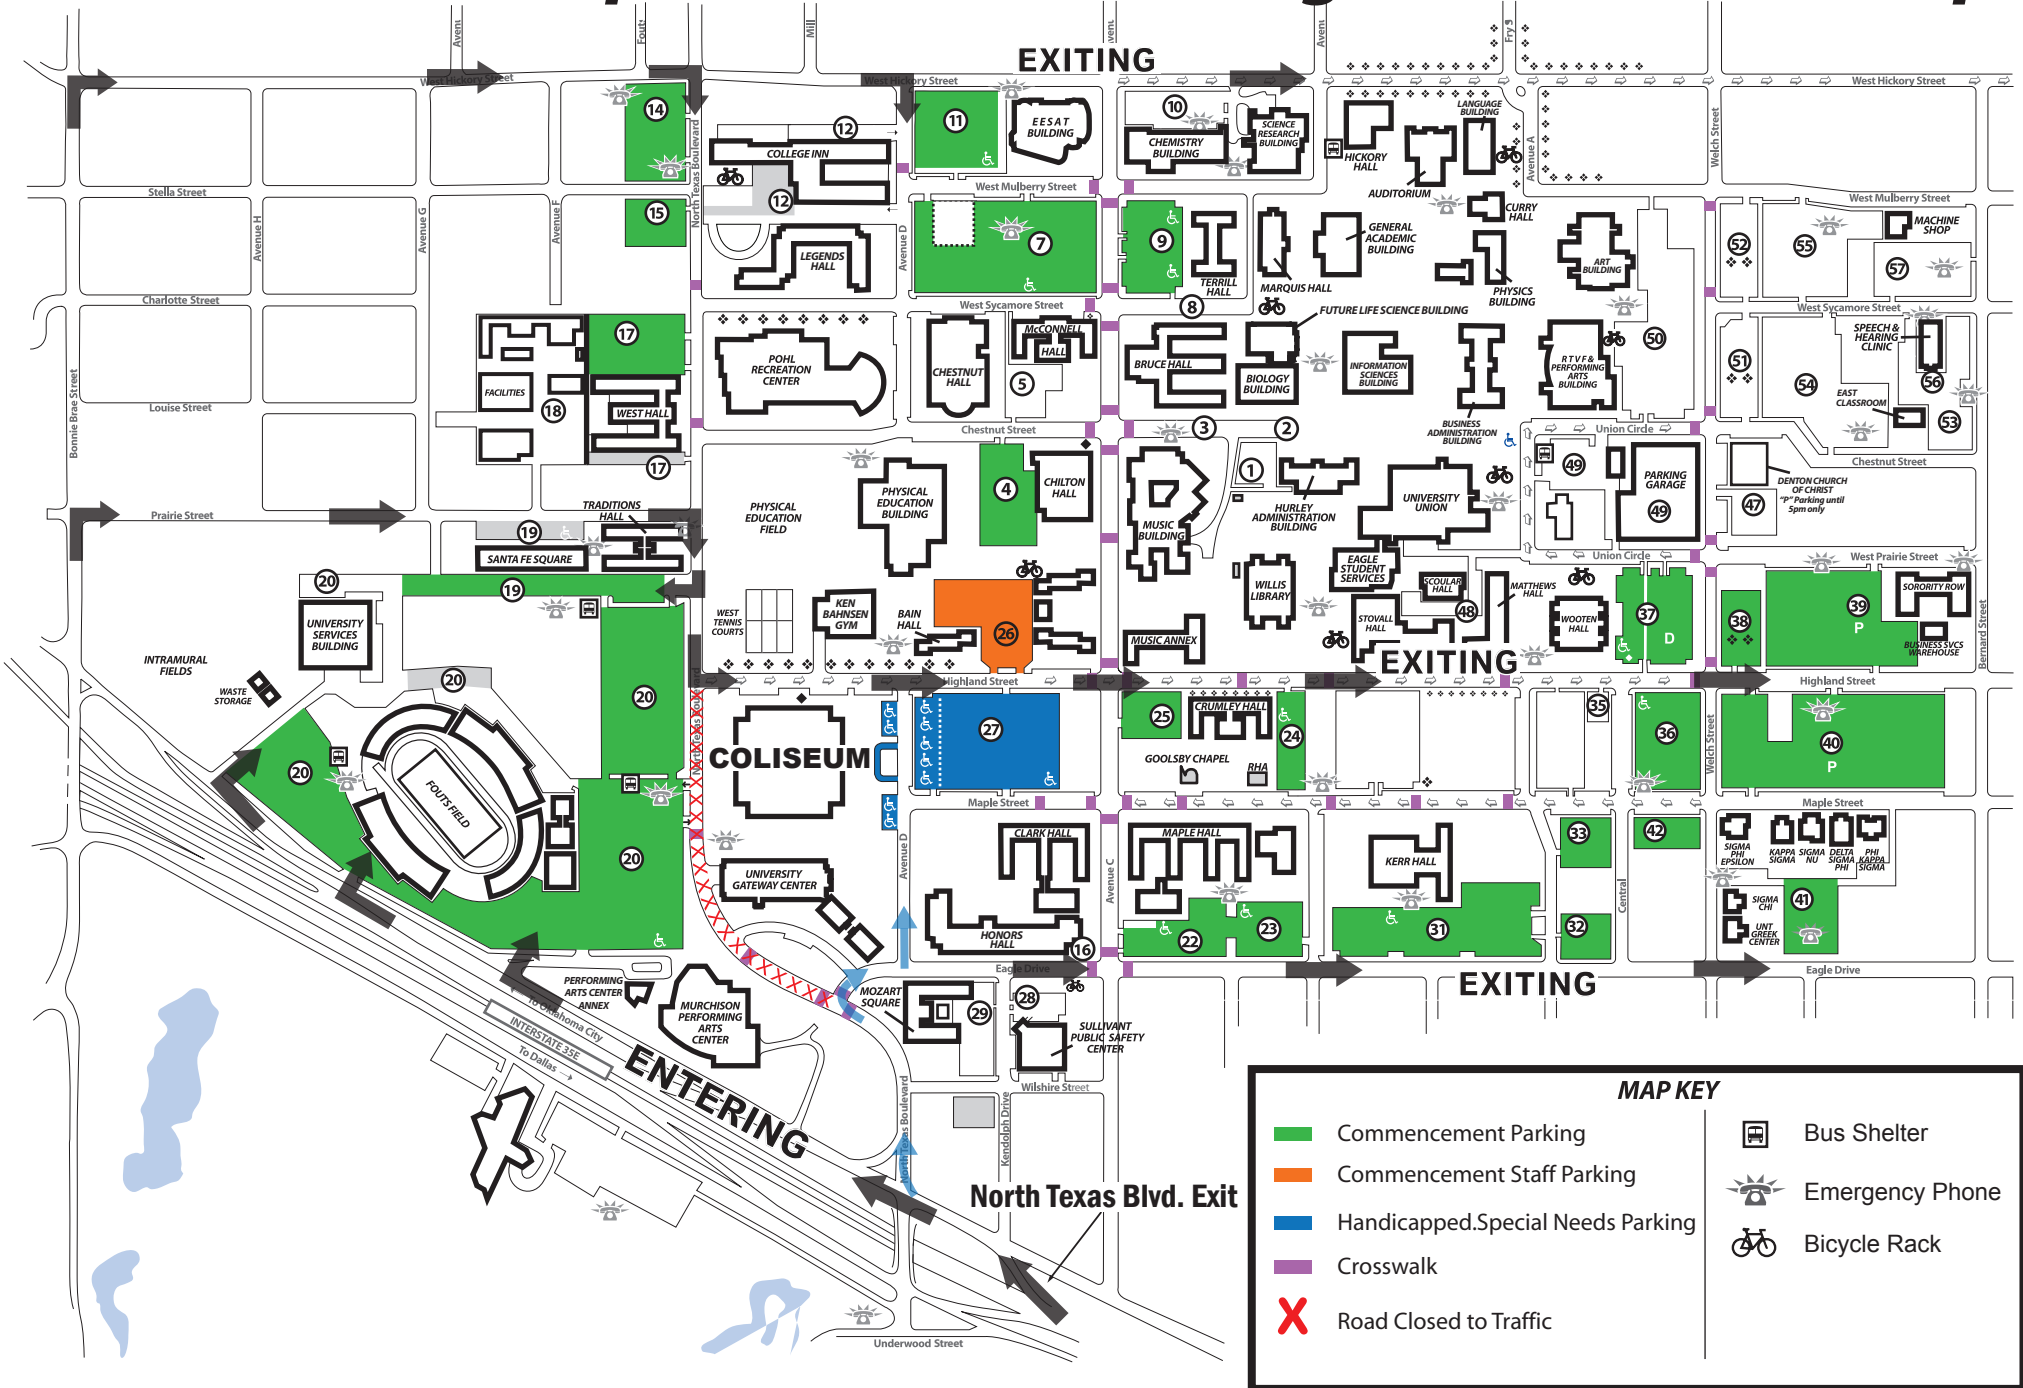

Special Events Parking & Traffic Flow Map

MAP KEY			
	Commencement Parking		Bus Shelter
	Commencement Staff Parking		Emergency Phone
	Handicapped/Special Needs Parking		Bicycle Rack
	Crosswalk		
	Road Closed to Traffic		