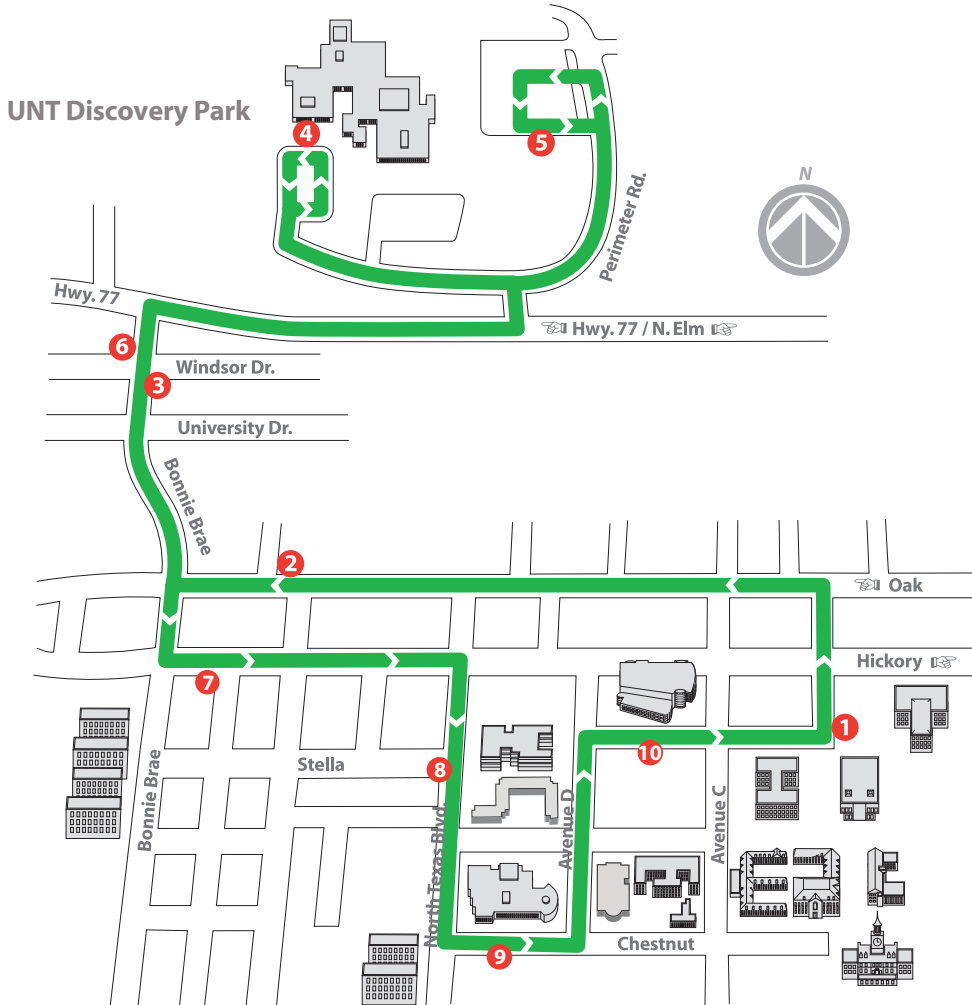

Discovery Park

LIMITED SERVICE

December 19th - 23rd and January 2nd - 13th
No Weekend Service

- 1** GAB
- 2** Avenue G & West Oak St.
- 3** Windsor Dr. & Bonnie Brae
- 4** Discovery Park Main
- 5** Discovery Park East
- 6** Windsor Dr. & Bonnie Brae
- 7** Avenue H. & Hickory St.
- 8** Stella & North Texas Blvd.
- 9** Student Rec Center
- 10** EESAT

Departs from GAB

Departs from Discovery Park

7:30 AM	7:46 AM
8:08 AM	8:24 AM
8:46 AM	9:02 AM
9:24 AM	9:40 AM
10:02 AM	10:18 AM
10:40 AM	10:56 AM
11:18 AM	11:34 AM
11:56 AM	12:12 PM
12:34 PM	12:50 PM
1:12 PM	1:28 PM
1:50 PM	2:06 PM
2:28 PM	2:44 PM
3:06 PM	3:22 PM
3:44 PM	4:00 PM
4:22 PM	4:38 PM
5:00 PM	5:16 PM
5:38 PM	5:54 PM

Visit us online at www.unt.edu/transit