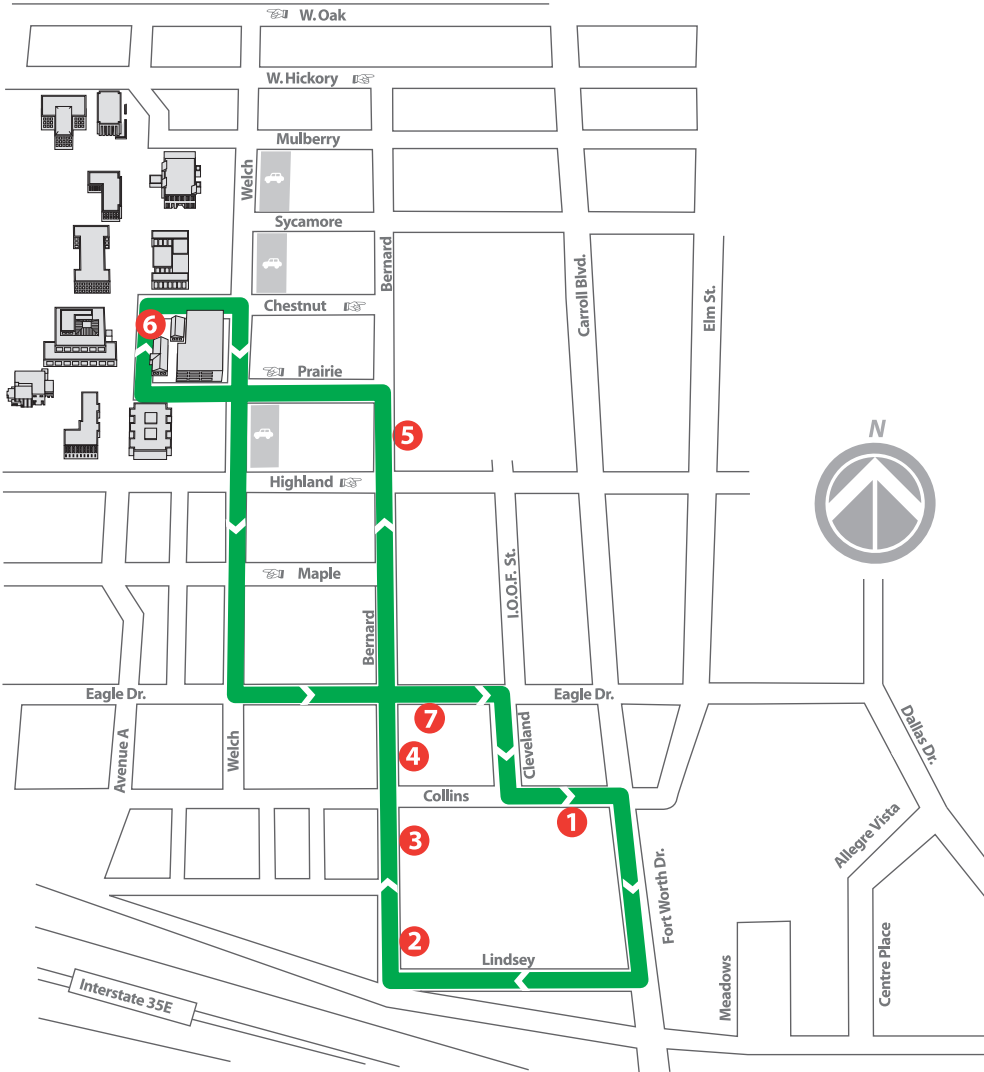

Bernard Street

Monday - Thursday: service starts at 7:15am and ends at 10:20pm
Fridays: service starts at 7:15am and ends at 5:30pm

- 1 Gateway Apartments**
- 2 Ramsgate**
- 3 The Arbors**
- 4 University Place**
- 5 The Oaks**
- 6 University Union**
- 7 Eagle and Bernard**

Departs from Gateway Apartments **Departs from University Union**

7:15 AM	1:50 PM	7:26 AM	2:10 PM
7:22 AM	2:00 PM	7:33 AM	2:20 PM
7:29 AM	2:10 PM	7:40 AM	2:30 PM
7:36 AM	2:20 PM	7:47 AM	2:40 PM
7:43 AM	2:30 PM	7:54 AM	2:50 PM
7:50 AM	2:40 PM	8:01 AM	3:00 PM
7:57 AM	2:50 PM	8:08 AM	3:10 PM
8:04 AM	3:00 PM	8:15 AM	3:20 PM
8:11 AM	3:10 PM	8:22 AM	3:30 PM
8:18 AM	3:20 PM	8:29 AM	3:40 PM
8:25 AM	3:30 PM	8:36 AM	3:50 PM
8:32 AM	3:40 PM	8:43 AM	4:00 PM
8:39 AM	3:50 PM	8:50 AM	4:10 PM
8:46 AM	4:00 PM	8:57 AM	4:20 PM
8:53 AM	4:10 PM	9:04 AM	4:30 PM
9:00 AM	4:20 PM	9:11 AM	4:40 PM
9:07 AM	4:30 PM	9:18 AM	4:50 PM
9:14 AM	4:40 PM	9:25 AM	5:00 PM
9:21 AM	4:50 PM	9:32 AM	5:10 PM
9:28 AM	5:00 PM	9:39 AM	5:20 PM
9:35 AM	5:10 PM	9:46 AM	5:30 PM
9:42 AM	5:20 PM	9:53 AM	5:40 PM
9:49 AM	5:30 PM	10:00 AM	6:00 PM
9:56 AM	5:50 PM	10:07 AM	6:20 PM
10:03 AM	6:10 PM	10:14 AM	6:40 PM
10:10 AM	6:30 PM	10:21 AM	7:00 PM
10:17 AM	6:50 PM	10:28 AM	7:20 PM
10:24 AM	7:10 PM	10:35 AM	7:40 PM
10:31 AM	7:30 PM	10:42 AM	8:00 PM
10:38 AM	7:50 PM	10:49 AM	8:20 PM
10:45 AM	8:10 PM	10:56 AM	8:40 PM
10:52 AM	8:30 PM	11:03 AM	9:00 PM
10:59 AM	8:50 PM	11:10 AM	9:20 PM
11:06 AM	9:10 PM	11:17 AM	9:40 PM
11:13 AM	9:30 PM	11:24 AM	10:00 PM
11:20 AM	9:50 PM	11:31 AM	10:20 PM
11:27 AM	10:10 PM	11:38 AM	
11:34 AM		11:45 AM	
11:41 AM		11:52 AM	
11:48 AM		11:59 AM	
11:55 AM		12:06 PM	
12:02 PM		12:13 PM	
12:09 PM		12:20 PM	
12:16 PM		12:27 PM	
12:23 PM		12:40 PM	
12:30 PM		12:50 PM	
12:40 PM		1:00 PM	
12:50 PM		1:10 PM	
1:00 PM		1:20 PM	
1:10 PM		1:30 PM	
1:20 PM		1:40 PM	
1:30 PM		1:50 PM	
1:40 PM		2:00 PM	

Shaded area are Monday - Thursday only

Visit us online at www.unt.edu/transit