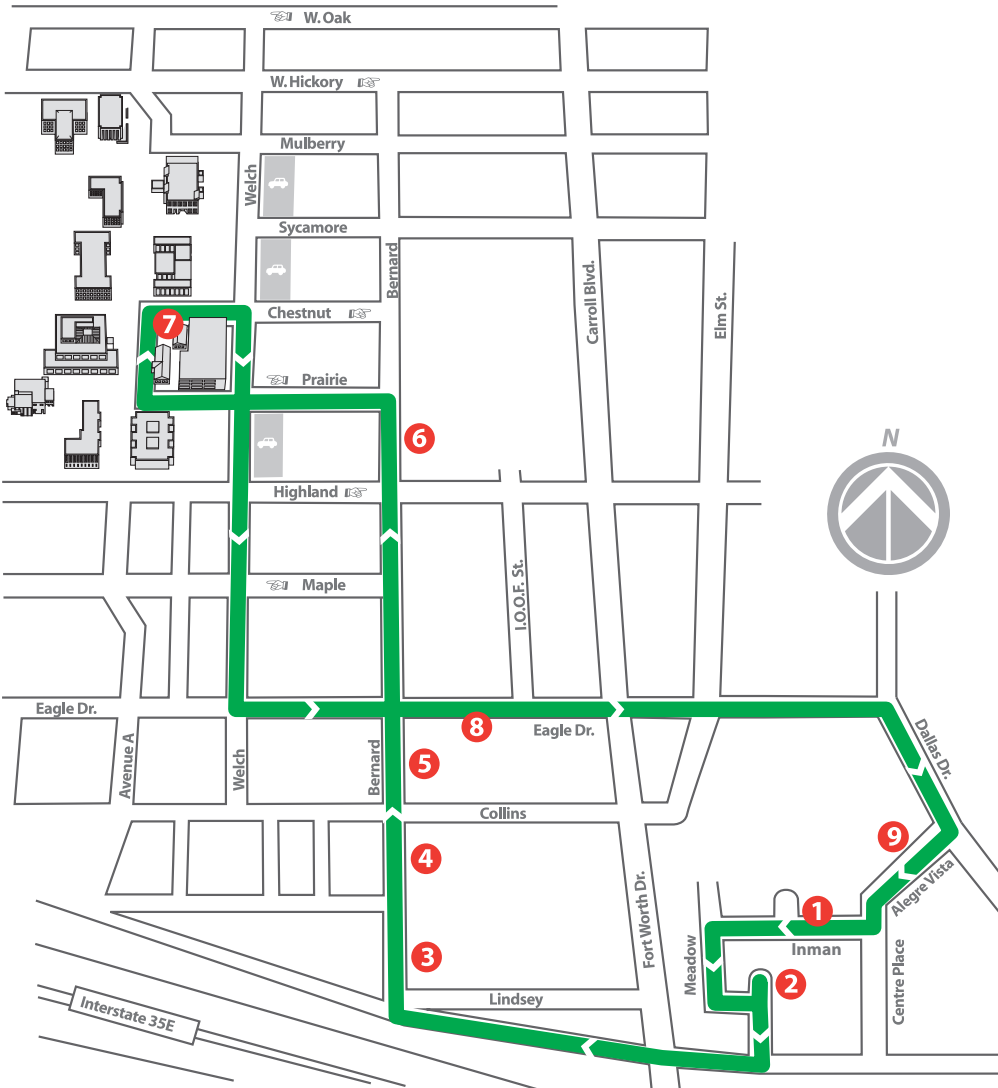

Centre Place

Monday - Thursday: service starts at 7:15am and ends at 10:34pm
Fridays: service starts at 7:15am and ends at 5:30pm

- 1** Forum
- 2** Campus Park
- 3** Ramsgate
- 4** The Arbors
- 5** University Place
- 6** The Oaks
- 7** University Union
- 8** Eagle @ Bernard
- 9** Alegre Vista

Departs from Forum

Departs from University Union

7:15 AM	12:39 PM	7:30 AM	12:48 PM
7:21 AM	12:45 PM	7:36 AM	12:54 PM
7:27 AM	12:51 PM	7:42 AM	1:00 PM
7:33 AM	12:57 PM	7:48 AM	1:12 PM
7:39 AM	1:03 PM	7:54 AM	1:24 PM
7:45 AM	1:09 PM	8:00 AM	1:34 PM
7:51 AM	1:19 PM	8:06 AM	1:44 PM
7:57 AM	1:29 PM	8:12 AM	1:54 PM
8:03 AM	1:39 PM	8:18 AM	2:04 PM
8:09 AM	1:49 PM	8:24 AM	2:24 PM
8:15 AM	1:59 PM	8:30 AM	2:34 PM
8:21 AM	2:09 PM	8:36 AM	2:44 PM
8:27 AM	2:19 PM	8:42 AM	2:54 PM
8:33 AM	2:29 PM	8:48 AM	3:04 PM
8:39 AM	2:39 PM	8:54 AM	3:14 PM
8:45 AM	2:49 PM	9:00 AM	3:24 PM
8:51 AM	2:59 PM	9:06 AM	3:34 PM
8:57 AM	3:09 PM	9:12 AM	3:44 PM
9:03 AM	3:19 PM	9:18 AM	3:54 PM
9:09 AM	3:29 PM	9:24 AM	4:04 PM
9:15 AM	3:39 PM	9:30 AM	4:14 PM
9:21 AM	3:49 PM	9:36 AM	4:24 PM
9:27 AM	3:59 PM	9:42 AM	4:34 PM
9:33 AM	4:09 PM	9:48 AM	4:44 PM
9:39 AM	4:19 PM	9:54 AM	4:54 PM
9:45 AM	4:29 PM	10:00 AM	5:04 PM
9:51 AM	4:39 PM	10:06 AM	5:14 PM
9:57 AM	4:49 PM	10:12 AM	5:24 PM
10:03 AM	4:59 PM	10:18 AM	5:34 PM
10:09 AM	5:09 PM	10:24 AM	6:04 PM
10:15 AM	5:19 PM	10:30 AM	6:34 PM
10:21 AM	5:49 PM	10:36 AM	7:04 PM
10:27 AM	6:19 PM	10:42 AM	7:34 PM
10:33 AM	6:49 PM	10:48 AM	8:04 PM
10:45 AM	7:19 PM	10:54 AM	8:34 PM
10:51 AM	7:49 PM	11:00 AM	9:04 PM
10:57 AM	8:19 PM	11:06 AM	9:34 PM
11:03 AM	8:49 PM	11:12 AM	10:04 PM
11:09 AM	9:19 PM	11:18 AM	10:34 PM
11:15 AM	9:49 PM	11:24 AM	
11:21 AM	10:19 PM	11:30 AM	
11:27 AM		11:36 AM	
11:33 AM		11:42 AM	
11:39 AM		11:48 AM	
11:45 AM		11:54 AM	
11:51 AM		12:00 PM	
11:57 AM		12:06 PM	
12:03 PM		12:12 PM	
12:09 PM		12:18 PM	
12:15 PM		12:24 PM	
12:21 PM		12:30 PM	
12:27 PM		12:36 PM	
12:33 PM		12:42 PM	

Shaded area are Monday - Thursday only

Visit us online at www.unt.edu/transit