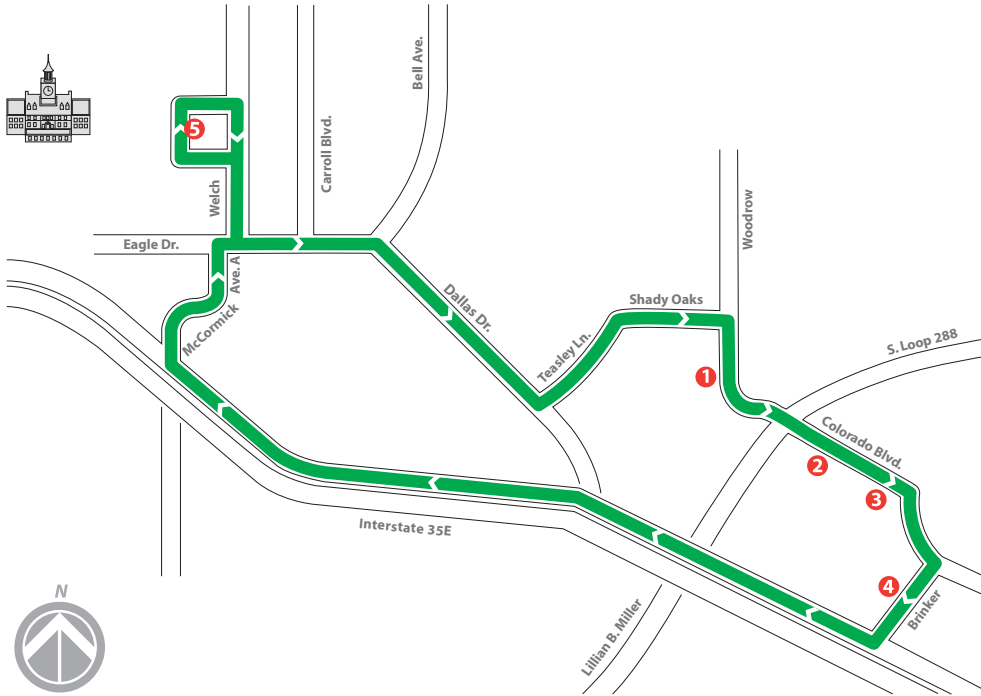

Colorado Express

Monday - Thursday: service starts at 7:15am and ends at 10:30pm
Fridays: service starts at 7:15am and ends at 5:19pm

- 1** Colorado Court / Golden Triangle Mall
- 2** Pace's Crossing
- 3** The Ridge
- 4** Brinker
- 5** University Union

Departs from The Ridge

Departs from University Union

7:15 AM	4:05 PM	7:29 AM	4:19 PM
7:25 AM	4:15 PM	7:39 AM	4:29 PM
7:35 AM	4:25 PM	7:49 AM	4:39 PM
7:45 AM	4:35 PM	7:59 AM	4:49 PM
7:55 AM	4:45 PM	8:09 AM	4:59 PM
8:05 AM	5:05 PM	8:19 AM	5:09 PM
8:15 AM	5:15 PM	8:29 AM	5:19 PM
8:25 AM	5:45 PM	8:39 AM	5:29 PM
8:35 AM	6:15 PM	8:49 AM	5:59 PM
8:45 AM	6:45 PM	8:59 AM	6:29 PM
8:55 AM	7:15 PM	9:09 AM	6:59 PM
9:05 AM	7:45 PM	9:19 AM	7:29 PM
9:15 AM	8:15 PM	9:29 AM	7:59 PM
9:25 AM	8:45 PM	9:39 AM	8:29 PM
9:35 AM	9:15 PM	9:49 AM	8:59 PM
9:45 AM	9:45 PM	9:59 AM	9:29 PM
9:55 AM	10:15 PM	10:09 AM	9:59 PM
10:05 AM		10:19 AM	10:29 PM
10:15 AM		10:29 AM	
10:25 AM		10:39 AM	
10:35 AM		10:49 AM	
10:45 AM		10:59 AM	
10:55 AM		11:09 AM	
11:05 AM		11:19 AM	
11:15 AM		11:29 AM	
11:25 AM		11:39 AM	
11:35 AM		11:49 AM	
11:45 AM		11:59 AM	
11:55 AM		12:09 PM	
12:05 PM		12:19 PM	
12:15 PM		12:29 PM	
12:25 PM		12:39 PM	
12:35 PM		12:49 PM	
12:45 PM		12:59 PM	
12:55 PM		1:09 PM	
1:05 PM		1:19 PM	
1:15 PM		1:29 PM	
1:25 PM		1:39 PM	
1:35 PM		1:49 PM	
1:45 PM		1:59 PM	
1:55 PM		2:09 PM	
2:05 PM		2:19 PM	
2:15 PM		2:29 PM	
2:25 PM		2:39 PM	
2:35 PM		2:49 PM	
2:45 PM		2:59 PM	
2:55 PM		3:09 PM	
3:05 PM		3:19 PM	
3:15 PM		3:29 PM	
3:25 PM		3:39 PM	
3:35 PM		3:49 PM	
3:45 PM		3:59 PM	
3:55 PM		4:09 PM	

Shaded area are Monday - Thursday only

Visit us online at www.unt.edu/transit