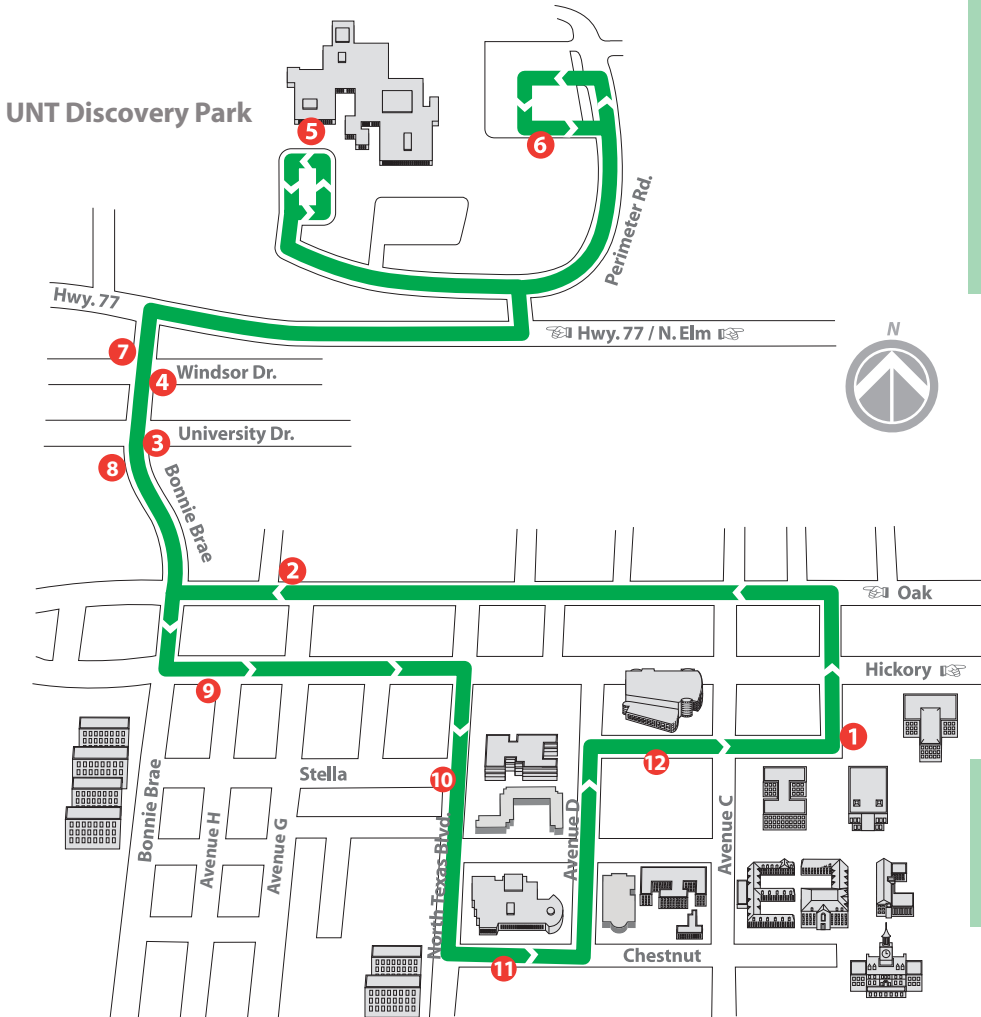

Discovery Park

Monday - Thursday: service starts at 7:15am and ends at 10:17pm

Fridays: service starts at 7:15am and ends at 7:14pm

- 1 GAB
- 2 Avenue G & West Oak St.
- 3 Bonnie Brae & University
- 4 Bonnie Brae & Windsor
- 5 Discovery Park Main
- 6 Discovery Park East
- 7 Bonnie Brae & Windsor
- 8 Bonnie Brae & University
- 9 Avenue H. & Hickory St.
- 10 Stella & North Texas Blvd.
- 11 Student Rec Center
- 12 EESAT

Friday

Departs from GAB		Departs from Discovery Park	
7:15 AM	2:13 PM	7:31 AM	4:04 PM
7:34 AM	2:32 PM	7:50 AM	4:23 PM
7:53 AM	2:51 PM	8:09 AM	4:42 PM
8:12 AM	3:10 PM	8:28 AM	5:01 PM
8:31 AM	3:29 PM	8:47 AM	5:20 PM
8:50 AM	3:48 PM	9:06 AM	5:39 PM
9:09 AM	4:07 PM	9:25 AM	5:58 PM
9:28 AM	4:26 PM	9:44 AM	6:17 PM
9:47 AM	4:45 PM	10:03 AM	6:36 PM
10:06 AM	5:04 PM	10:22 AM	6:55 PM
10:25 AM	5:23 PM	10:41 AM	7:14 PM
10:44 AM	5:42 PM	11:00 AM	
11:03 AM	6:01 PM	11:19 AM	
11:22 AM	6:20 PM	11:38 AM	
11:41 AM	6:39 PM	11:57 AM	
12:00 PM	6:58 PM	12:16 PM	
12:19 PM		12:35 PM	
12:38 PM		12:54 PM	
12:57 PM		1:13 PM	
1:16 PM		1:32 PM	
1:35 PM		1:51 PM	
1:54 PM		2:10 PM	
		2:29 PM	
		2:48 PM	
		3:07 PM	
		3:26 PM	
		3:45 PM	