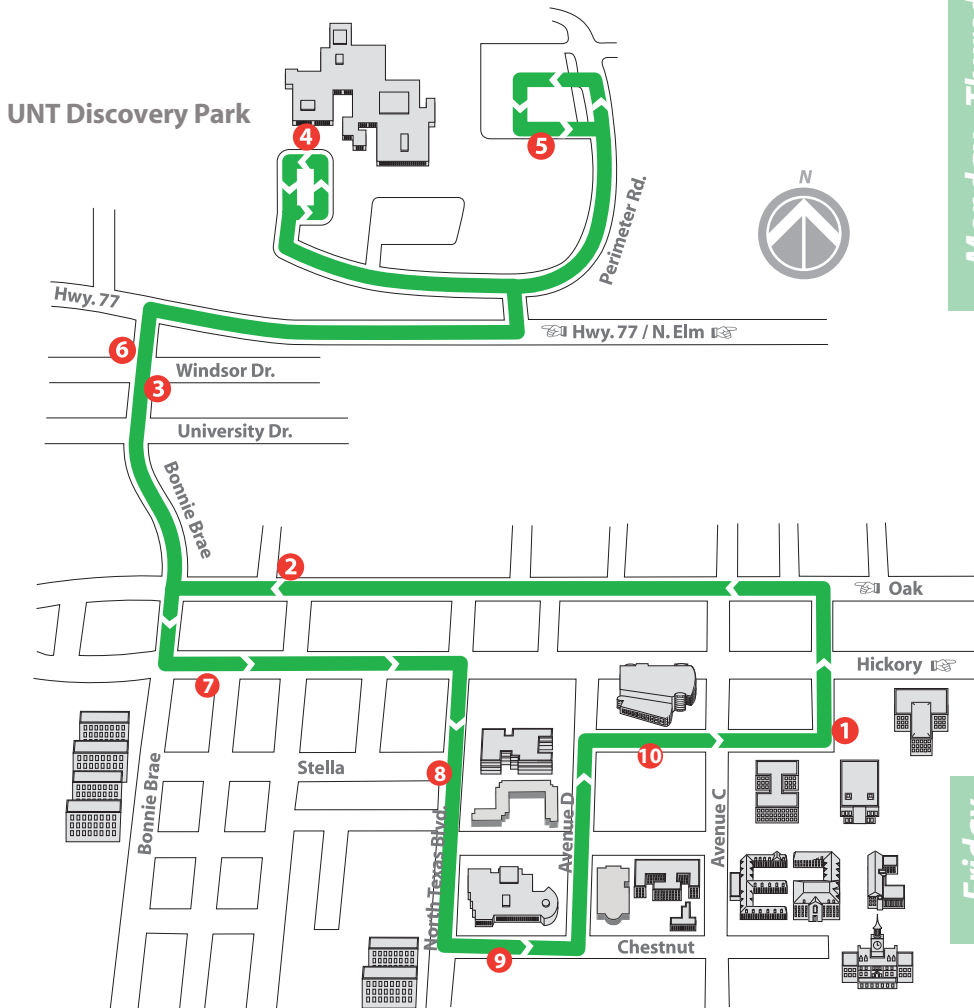

Discovery Park

Monday - Thursday: service starts at 7:15am and ends at 10:17pm

Fridays: service starts at 7:15am and ends at 7:14pm

- 1** GAB
- 2** Avenue G & West Oak St.
- 3** Windsor Dr. & Bonnie Brae
- 4** Discovery Park Main
- 5** Discovery Park East
- 6** Windsor Dr. & Bonnie Brae
- 7** Avenue H. & Hickory St.
- 8** Stella & North Texas Blvd.
- 9** Student Rec Center
- 10** EESAT

Departs from GAB

Departs from Discovery Park

Friday

7:15 AM	2:13 PM	7:31 AM	4:04 PM
7:34 AM	2:32 PM	7:50 AM	4:23 PM
7:53 AM	2:51 PM	8:09 AM	4:42 PM
8:12 AM	3:10 PM	8:28 AM	5:01 PM
8:31 AM	3:29 PM	8:47 AM	5:20 PM
8:50 AM	3:48 PM	9:06 AM	5:39 PM
9:09 AM	4:07 PM	9:25 AM	5:58 PM
9:28 AM	4:26 PM	9:44 AM	6:17 PM
9:47 AM	4:45 PM	10:03 AM	6:36 PM
10:06 AM	5:04 PM	10:22 AM	6:55 PM
10:25 AM	5:23 PM	10:41 AM	7:14 PM
10:44 AM	5:42 PM	11:00 AM	
11:03 AM	6:01 PM	11:19 AM	
11:22 AM	6:20 PM	11:38 AM	
11:41 AM	6:39 PM	11:57 AM	
12:00 PM	6:58 PM	12:16 PM	
12:19 PM		12:35 PM	
12:38 PM		12:54 PM	
12:57 PM		1:13 PM	
1:16 PM		1:32 PM	
1:35 PM		1:51 PM	
1:54 PM		2:10 PM	
		2:29 PM	
		2:48 PM	
		3:07 PM	
		3:26 PM	
		3:45 PM	