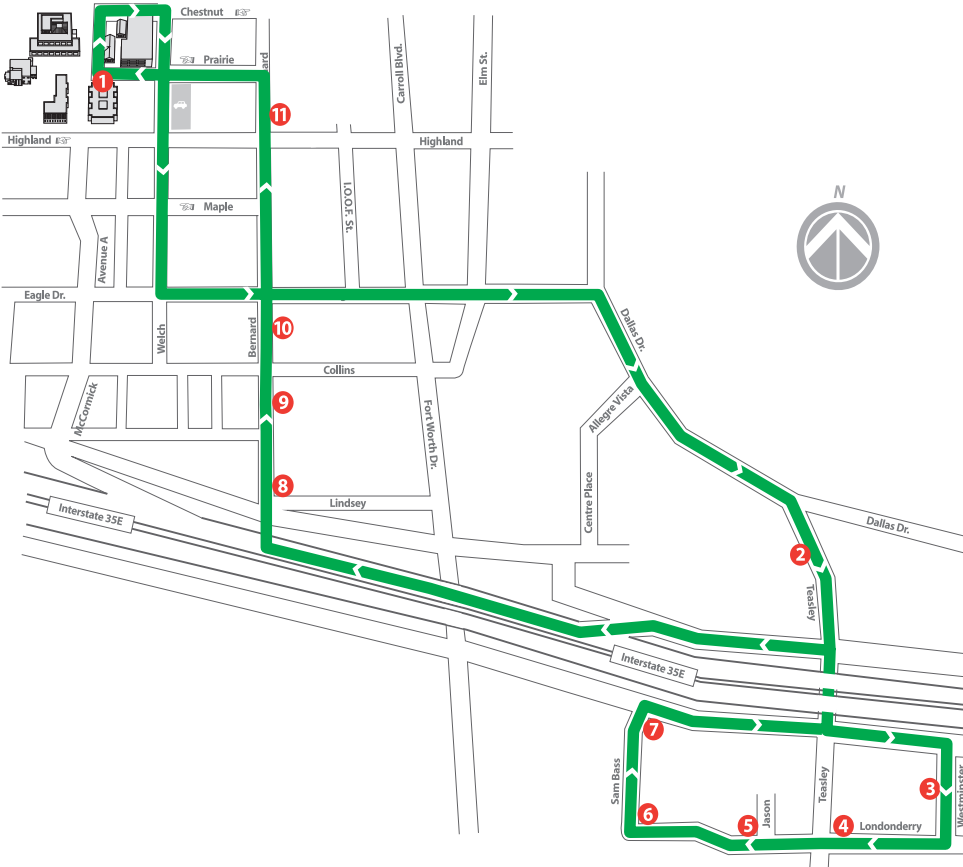

Sam Bass

Monday - Thursday: service starts at 7:15am and ends at 10:03pm
Fridays: service starts at 7:15am and ends at 5:48 pm

- 1 University Union
- 2 Teasley Lane
- 3 Westminster
- 4 Londonderry
- 5 Jason Dr.
- 6 Sam Bass
- 7 I-35 & Sam Bass
- 8 Ramsgate
- 9 The Arbors
- 10 University Place
- 11 The Oaks

Departs from Westminster

Departs from University Union

7:15 AM	5:45 PM	7:33 AM	6:03 PM
7:30 AM	6:15 PM	7:48 AM	6:33 PM
7:45 AM	6:45 PM	8:03 AM	7:03 PM
8:00 AM	7:15 PM	8:18 AM	7:33 PM
8:15 AM	7:45 PM	8:33 AM	8:03 PM
8:30 AM	8:15 PM	8:48 AM	8:33 PM
8:45 AM	8:45 PM	9:03 AM	9:03 PM
9:00 AM	9:15 PM	9:18 AM	9:33 PM
9:15 AM	9:45 PM	9:33 AM	10:03 PM
9:30 AM	10:15 PM	9:48 AM	
9:45 AM		10:03 AM	
10:00 AM		10:18 AM	
10:15 AM		10:33 AM	
10:30 AM		10:48 AM	
10:45 AM		11:03 AM	
11:00 AM		11:18 AM	
11:15 AM		11:33 AM	
11:30 AM		11:48 AM	
11:45 AM		12:03 PM	
12:00 PM		12:18 PM	
12:15 PM		12:33 PM	
12:30 PM		12:48 PM	
12:45 PM		1:03 PM	
1:00 PM		1:18 PM	
1:15 PM		1:33 PM	
1:30 PM		1:48 PM	
1:45 PM		2:03 PM	
2:00 PM		2:18 PM	
2:15 PM		2:33 PM	
2:30 PM		2:48 PM	
2:45 PM		3:03 PM	
3:00 PM		3:18 PM	
3:15 PM		3:33 PM	
3:30 PM		3:48 PM	
3:45 PM		4:03 PM	
4:00 PM		4:18 PM	
4:15 PM		4:33 PM	
4:30 PM		4:48 PM	
4:45 PM		5:03 PM	
5:00 PM		5:18 PM	
5:15 PM		5:33 PM	
5:30 PM			

Shaded area are Monday - Thursday only

Visit us online at www.unt.edu/transit