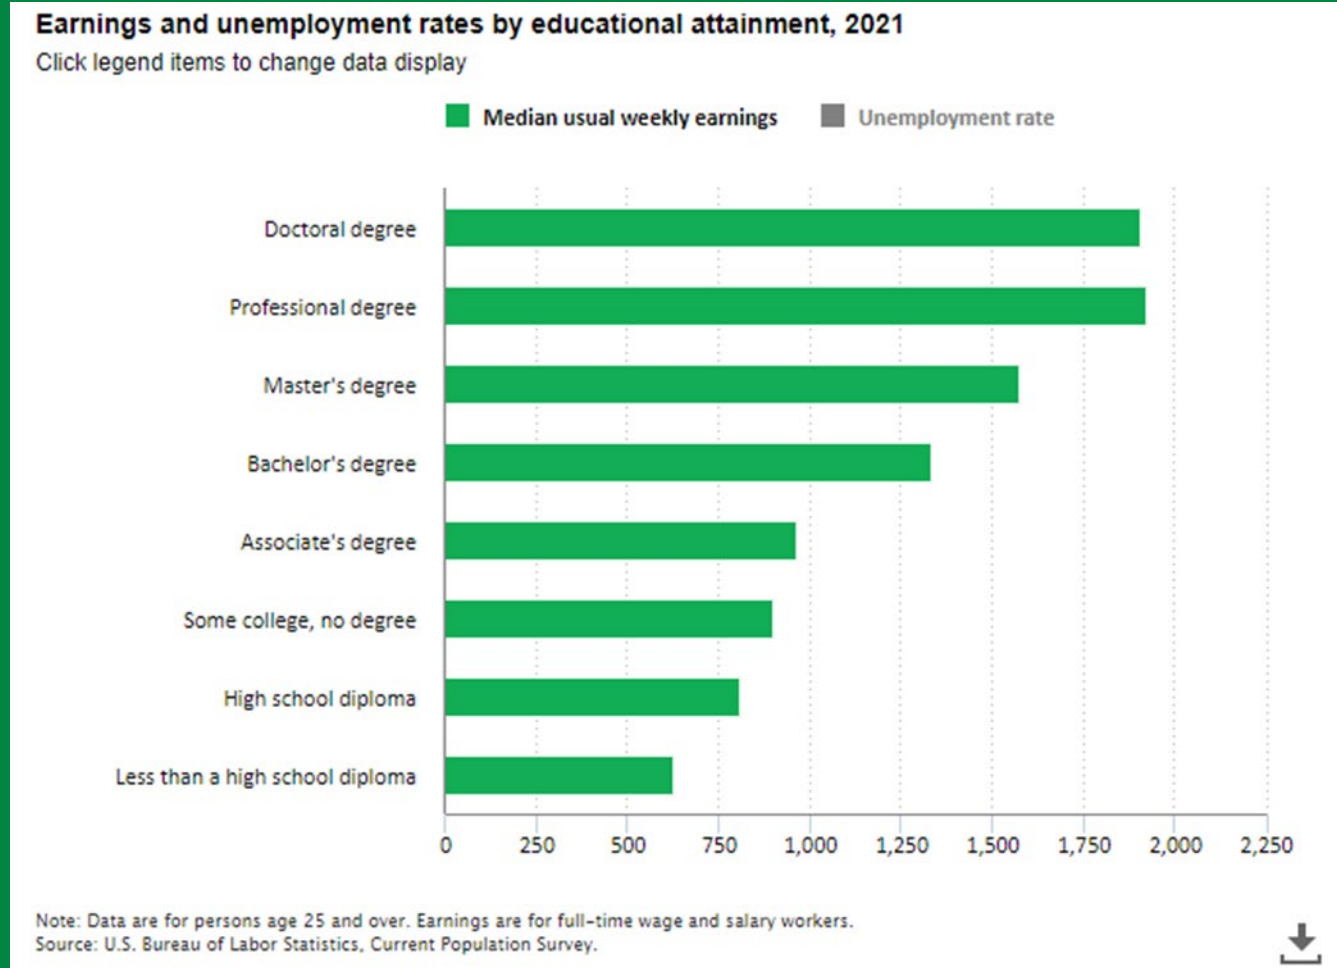

EARNING POTENTIAL

Source: U.S. Bureau of Labor Statistics, May 2022

Go Grad@UNT.EDU
EGSW.UNT.EDU