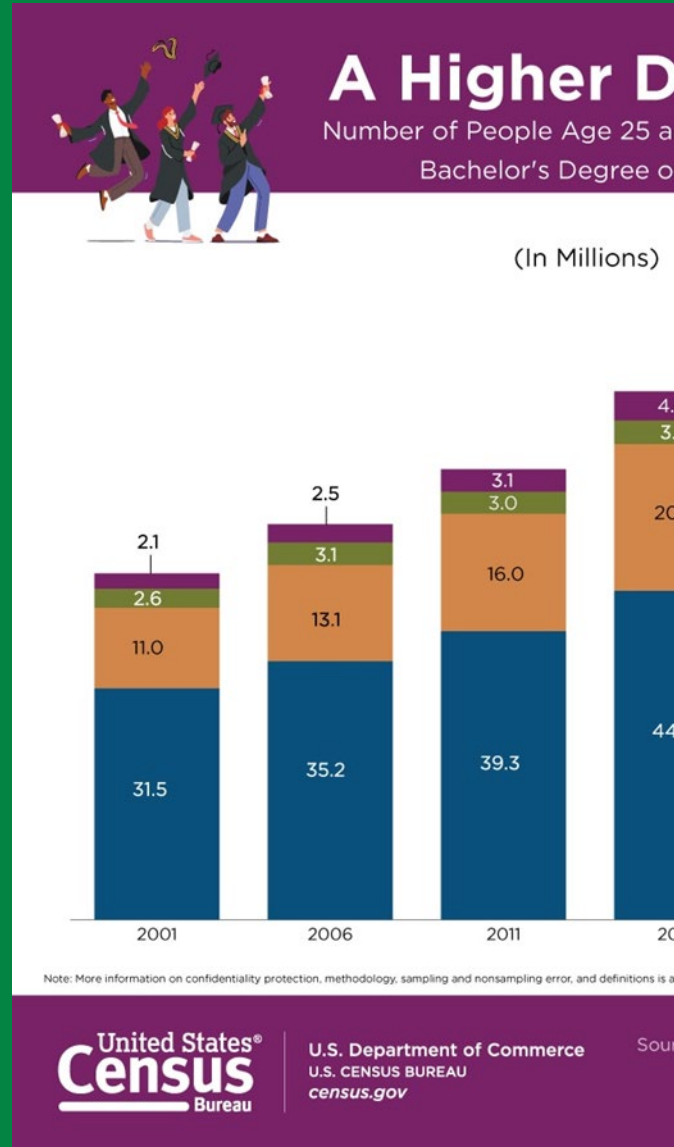

EGSW.UNT.EDU

WHERE are We?

FACTS:

100+ grad student: 31
 68
 12022
 graduate programs

D
E
N
T
O
N

F
R
I
S
C
O

O
N
L
I
N
E

Go Grad@UNT.EDU
 EGSW.UNT.EDU