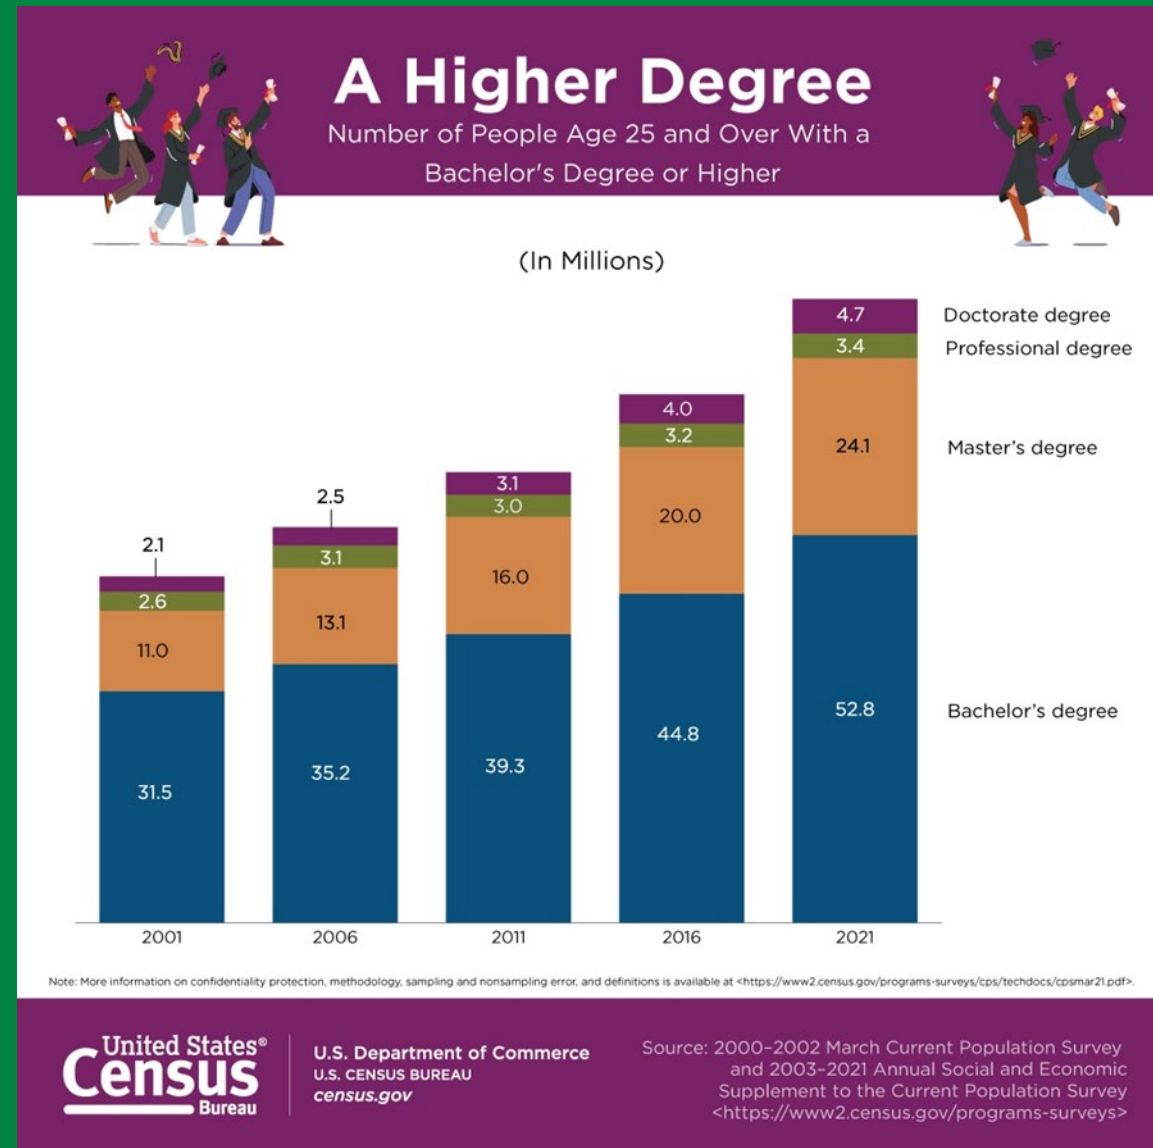

WHY Graduate School?