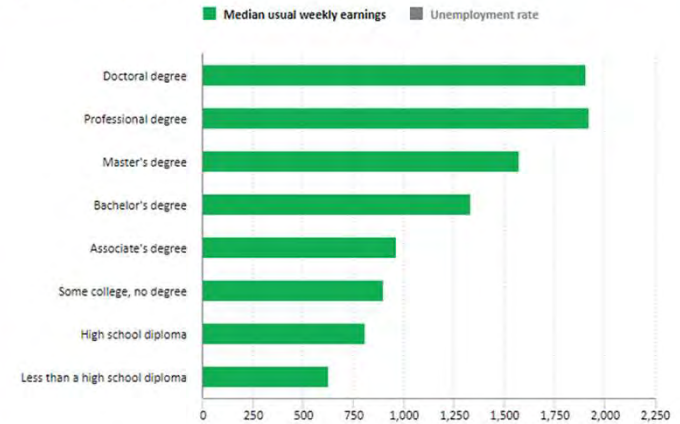

EARNING POTENTIAL

Earnings and unemployment rates by educational attainment, 2021

Click legend items to change data display