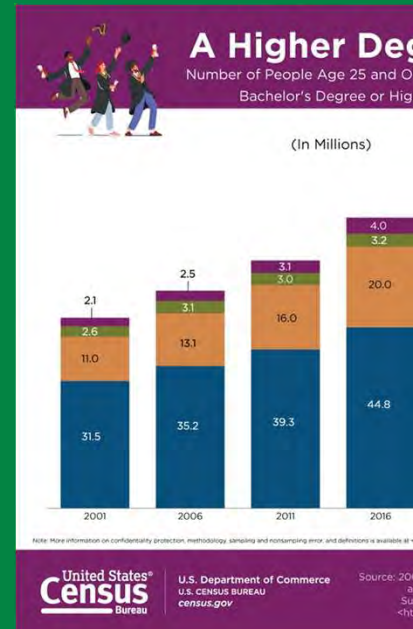

i.e.:

- Master's
- Doctorate
- Second Bachelor's

- Research
- Thesis (70-80 page paper)
- Dissertation (book-length project).

QUICK FACTS:

- 94 master's
- 36 doctoral

- Median class size: 9
- Average age for grad student: 31
- Enrollment for Fall 2021: 9,776. Fall 2022: more than 12,000.
- Over 80 online graduate programs

GoGrad@UNT.EDU
EGSW.UNT.EDU

WHERE are we?

CTS:

e: 9
 grad student: 31
 all 2021: 9,776. Fall
 12,000.
 graduate programs

D
E
N
T
O
N

F
R
I
S
C
O

O
N
L
I
N
E

GoGrad@UNT.EDU
EGSW.UNT.EDU

WHY graduate school?

EARNING POTENTIAL

Earnings and unemployment rates by educational attainment, 2021

Click legend items to change data display

Source: U.S. Bureau of Labor Statistics, May 2022

GoGrad@UNT.EDU
EGSW.UNT.EDU