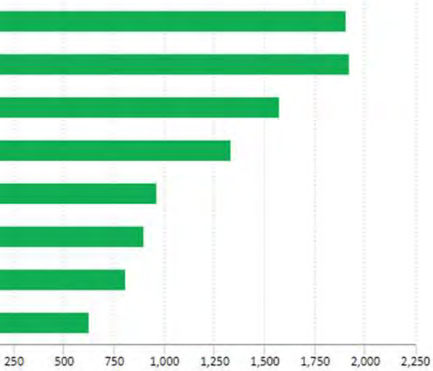

HOW do I pick a graduate program?

BIG POTENTIAL

Median educational attainment, 2021

Median usual weekly earnings ■ Unemployment rate

2022