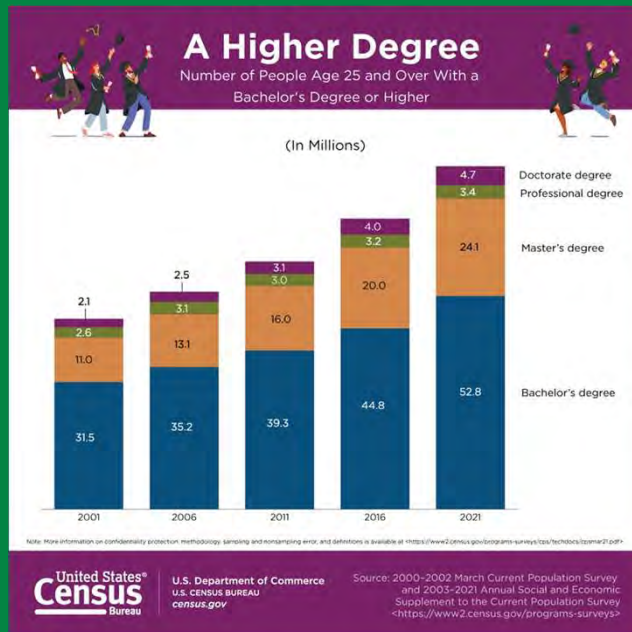

i.e.:

- Master's
- Doctorate
- Second Bachelor's

- Research
- Thesis (70-80 page paper)
- Dissertation (book-length project).

QUICK FACTS:

- 94 master's
- 36 doctoral

- Median class size: 9
- Average age for grad student: 31
- Enrollment for Fall 2021: 9,776. Fall 2022: more than 12,000.
- Over 80 online graduate programs

GoGrad@UNT.EDU
EGSW.UNT.EDU

WHERE are we?

CTS:

e: 9
 grad student: 31
 all 2021: 9,776. Fall
 12,000.
 graduate programs

D
E
N
T
O
N

F
R
I
S
C
O

O
N
L
I
N
E

GoGrad@UNT.EDU
EGSW.UNT.EDU

WHY graduate school?

EARNING POTENTIAL

Earnings and unemployment rates by educational attainment, 2021

Click legend items to change data display

Source: U.S. Bureau of Labor Statistics, May 2022

GoGrad@UNT.EDU
EGSW.UNT.EDU