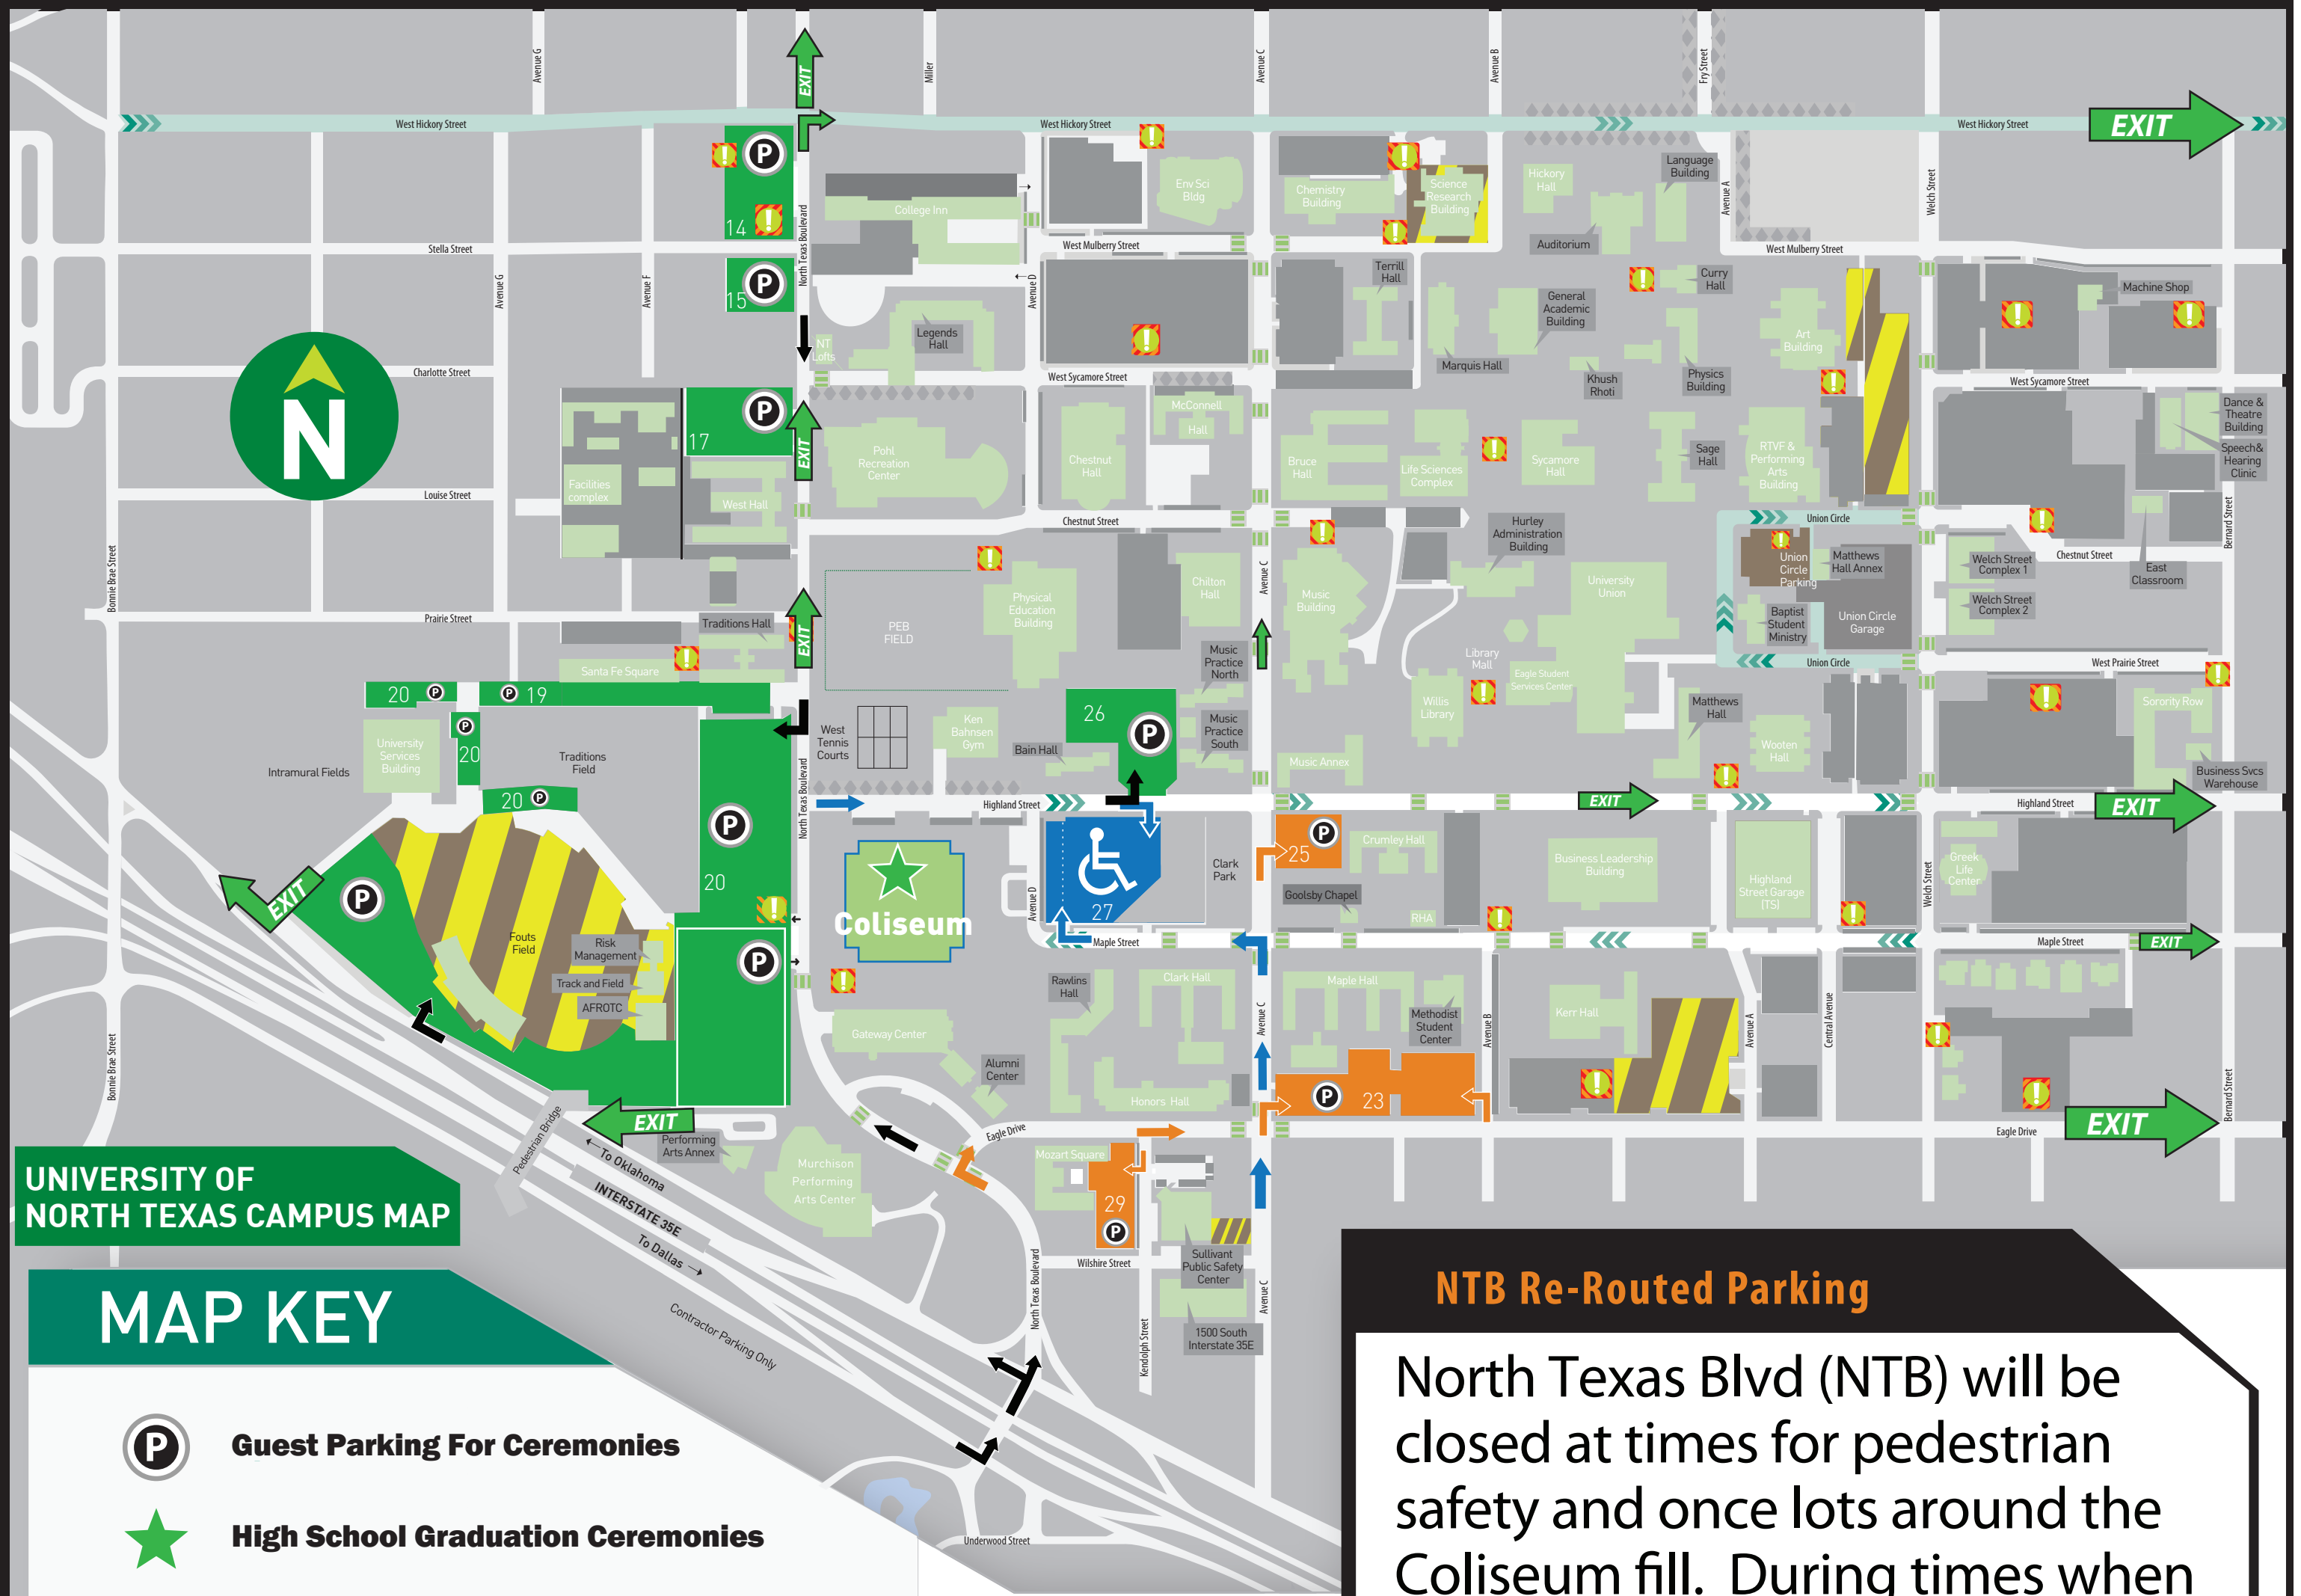

High School Graduation Parking

May 18 - June 3, 2019

UNIVERSITY OF NORTH TEXAS CAMPUS MAP

MAP KEY

- Guest Parking For Ceremonies**
- High School Graduation Ceremonies**
- ADA Parking**
- To ADA Accessible Parking**
- Ingress / Enter**
- Express / Exit**
- To Re-Routed Parking**
- EXIT**
- One - Way**
- Construction Zone**
- Emergency Phone**

NTB Re-Routed Parking

North Texas Blvd (NTB) will be closed at times for pedestrian safety and once lots around the Coliseum fill. During times when NTB is closed, all incoming traffic will be **"re-routed"** eastbound from NTB (to Eagle, to Ave C) for access to lots 23 and 25 and special needs lot 27.