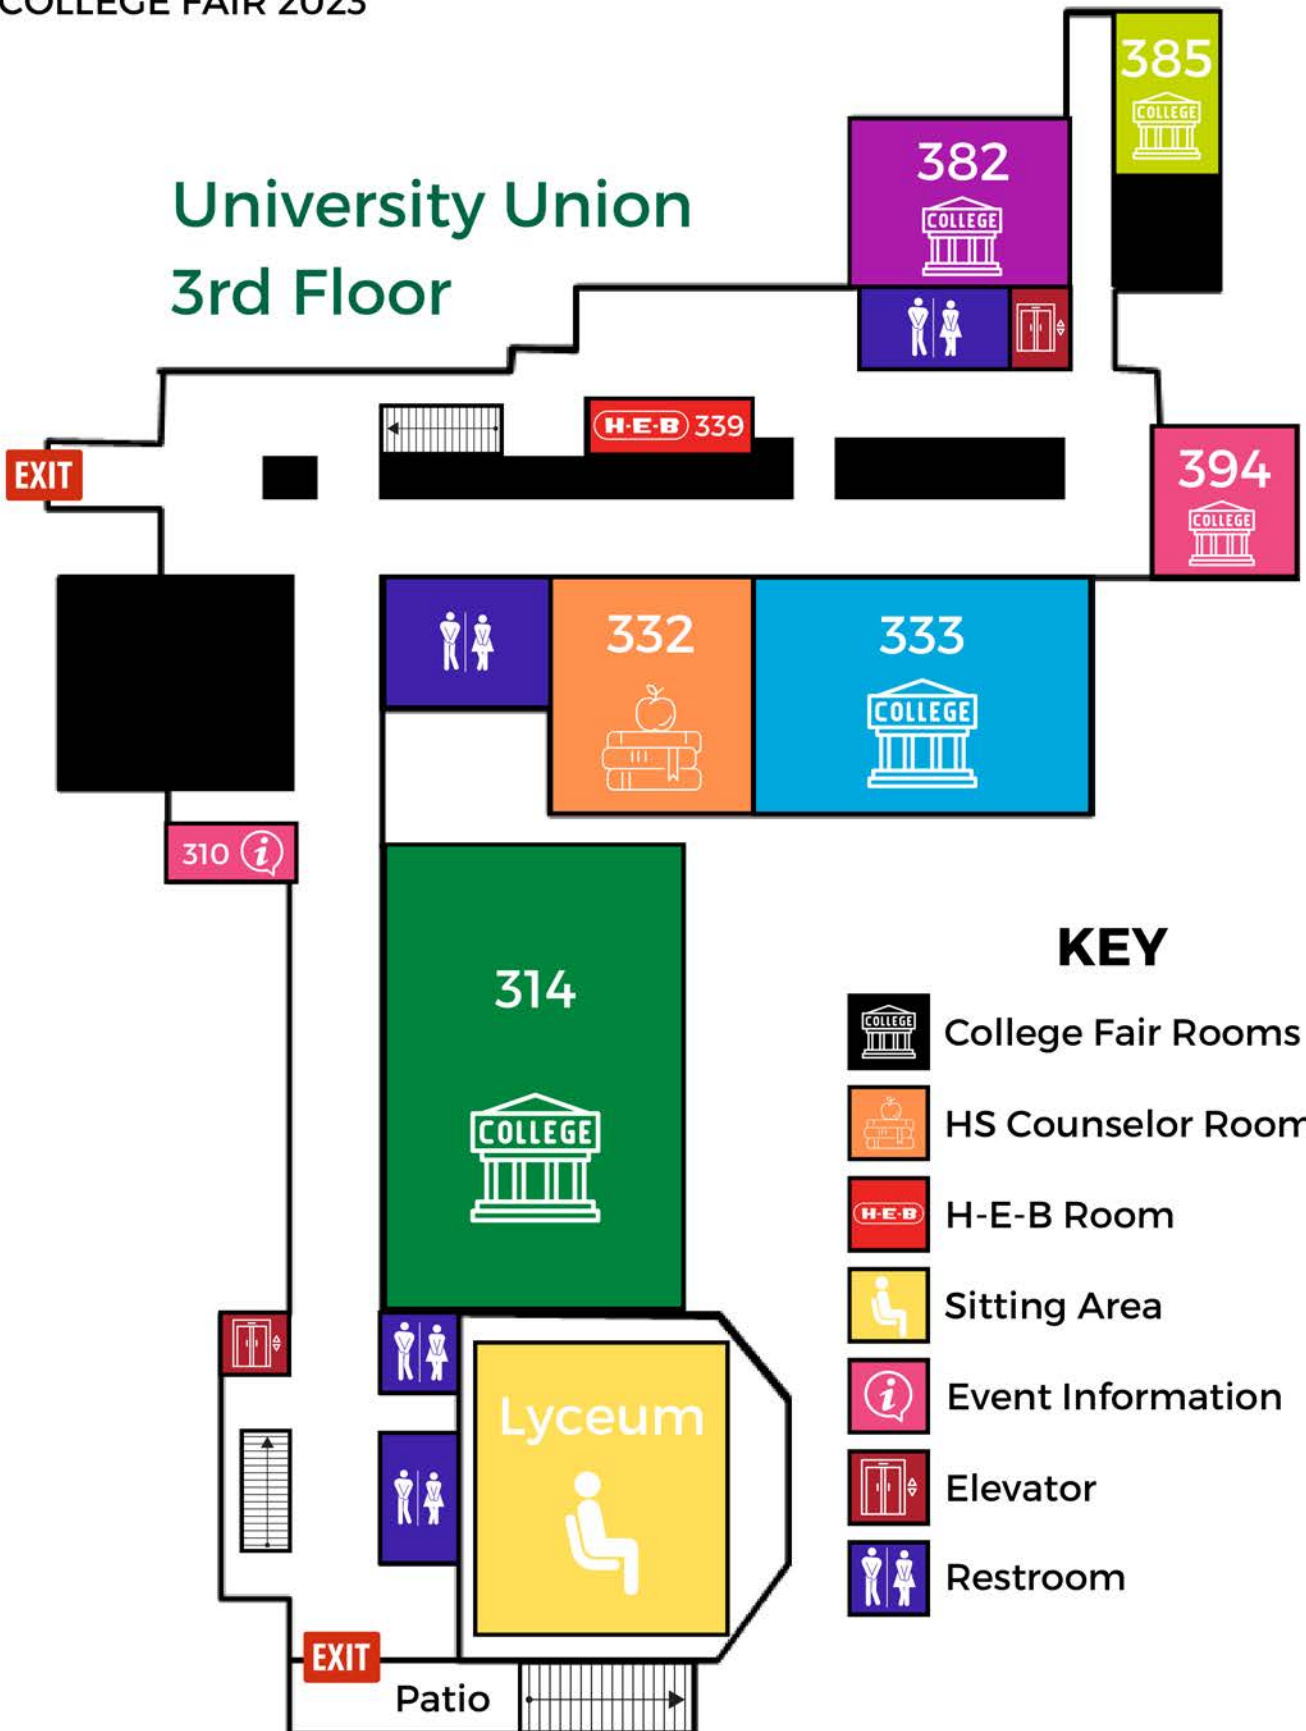

University Union 3rd Floor

KEY

- College Fair Rooms
- HS Counselor Room
- H-E-B Room
- Sitting Area
- Event Information
- Elevator
- Restroom

Index of Institutions - Name (Room #)

- Abilene Christian University (314)
- Angelo State University (314)
- Arizona State University (333)
- Arkansas State University (314)
- Austin College (314)
- Baylor University (314)
- Belmont University (385)
- Binghamton University (382)
- Blinn College (314)
- Bradley University (333)
- Butler University (333)
- Centenary College of Louisiana (333)
- College of Charleston (385)
- Collin College (314)
- Colorado School of Mines (333)
- Colorado State University Pueblo (333)
- Dallas Baptist University (314)
- Drake University (333)
- Drury University (394)
- Florida Southern College (333)
- Florida Tech (333)
- Franklin University (Switzerland) (333)
- George Mason University (385)
- Harding University (314)
- Hardin-Simmons University (314)
- Hawai'i Pacific University (333)
- Hendrix College (333)
- Houston Christian University (385)
- Indiana University Bloomington (333)
- Iowa State University (333)
- KD Conservatory College of Film & Dramatic Arts (314)
- Kilgore College (314)
- L Makeup Institute (314)
- LeTourneau University (314)
- Louisiana State University (385)
- Loyola University New Orleans (333)
- Lubbock Christian University (314)
- Marist College (382)
- McMurry University (314)
- Merrimack College (394)
- Midwestern State University (314)
- Mississippi State University (394)
- Missouri University of Science & Technology (385)
- North Central Texas College (314)
- Ogle School (314)
- Oklahoma City University (382)
- Oklahoma State University (382)
- Ouachita Baptist University (333)
- Parker University (314)
- Pennsylvania State University (382)
- Portland State University (382)
- Prairie View A&M University (333)
- Purdue University (333)
- Quinnipiac University (333)
- Rider University (382)
- Sacred Heart University (333)
- Sam Houston State University (314)
- Sam Houston State University - ROTC (314)
- South Plains College (314)
- Southeastern Oklahoma State University (382)
- Southern Arkansas University (333)
- Southern Methodist University (314)
- Southwestern Assemblies of God University (314)
- Southwestern University (314)
- Stephen F. Austin University (314)
- Tarleton State University (333)
- Texas A&M University (333)
- Texas A&M University - Corps of Cadets (333)
- Texas A&M University - Commerce (333)
- Texas A&M University - Corpus Christi (333)
- Texas A&M University - Kingsville (333)
- Texas A&M University - Texarkana (333)
- Texas Christian University (314)
- Texas State University (314)
- Texas Tech University (314)
- Texas Tech University - JT & Margaret Talkington College of Visual & Performing Arts (314)
- Texas Wesleyan University (314)
- Texas Woman's University (314)
- The Ohio State University (382)
- Tuskegee University (314)
- Universal Technical Institute (314)
- University of Alabama (314)
- University of Alabama at Birmingham (314)
- University of Arizona (333)
- University of Arkansas (333)
- University of Arkansas at Little Rock (333)
- University of Central Oklahoma (382)
- University of Dallas (314)
- University of Florida (333)
- University of Houston - Conrad N. Hilton College (314)
- University of Illinois Urbana Champaign (333)
- University of Iowa (333)
- University of Kansas (333)
- University of Kentucky (333)
- University of Louisiana at Lafayette (333)
- University of Mary Hardin-Baylor (314)
- University of Maryland (394)
- University of Michigan (394)
- University of Mississippi (394)
- University of Missouri (394)
- University of Missouri - Kansas City (394)
- University of Nebraska - Lincoln (382)
- University of North Texas (314)
- UNT at Frisco (314)
- UNT - College of Applied & Collaborative Studies (314)
- UNT - G. Brint Ryan College of Business (314)
- UNT - College of Education (314)
- UNT - College of Engineering (314)
- UNT - College of Health & Public Service (314)
- UNT - Honors College (314)
- UNT - College of Information (314)
- UNT - College of Liberal Arts & Social Sciences (314)
- UNT - Mayborn School of Journalism (314)
- UNT - College of Merchandising, Hospitality & Tourism (314)
- UNT - College of Music (314)
- UNT - College of Science (314)
- UNT - College of Visual Arts and Design (314)
- University of North Texas at Dallas (314)
- University of North Texas Health Science Center (314)
- University of Oklahoma (382)
- University of Oregon (382)
- University of Pittsburgh (382)
- University of St. Thomas-Houston (314)
- University of Tampa (333)
- University of Texas at Arlington (314)
- University of Texas at Arlington - College of Business (314)
- University of Texas at Arlington - College of Engineering (314)
- University of Texas at Austin (314)
- University of Texas at Dallas (314)
- University of Texas Rio Grand Valley (314)
- University of Texas at San Antonio (314)
- University of Texas at Tyler (314)
- University of the Incarnate Word (314)
- University of Tulsa (382)
- University of Victoria (333)
- United States Congressman Michael C. Burgess (314)
- United States Air Force Academy (314)
- United States Coast Guard Academy (314)
- United States Merchant Marine Academy (314)
- United States Military Academy (West Point Army) (314)
- United States Naval Academy (314)
- United States Navy (314)
- Utah State University (385)
- Virginia Tech (385)
- Wade College (314)
- Wayne State University (394)
- Wichita State University (333)
- Xavier University (382)