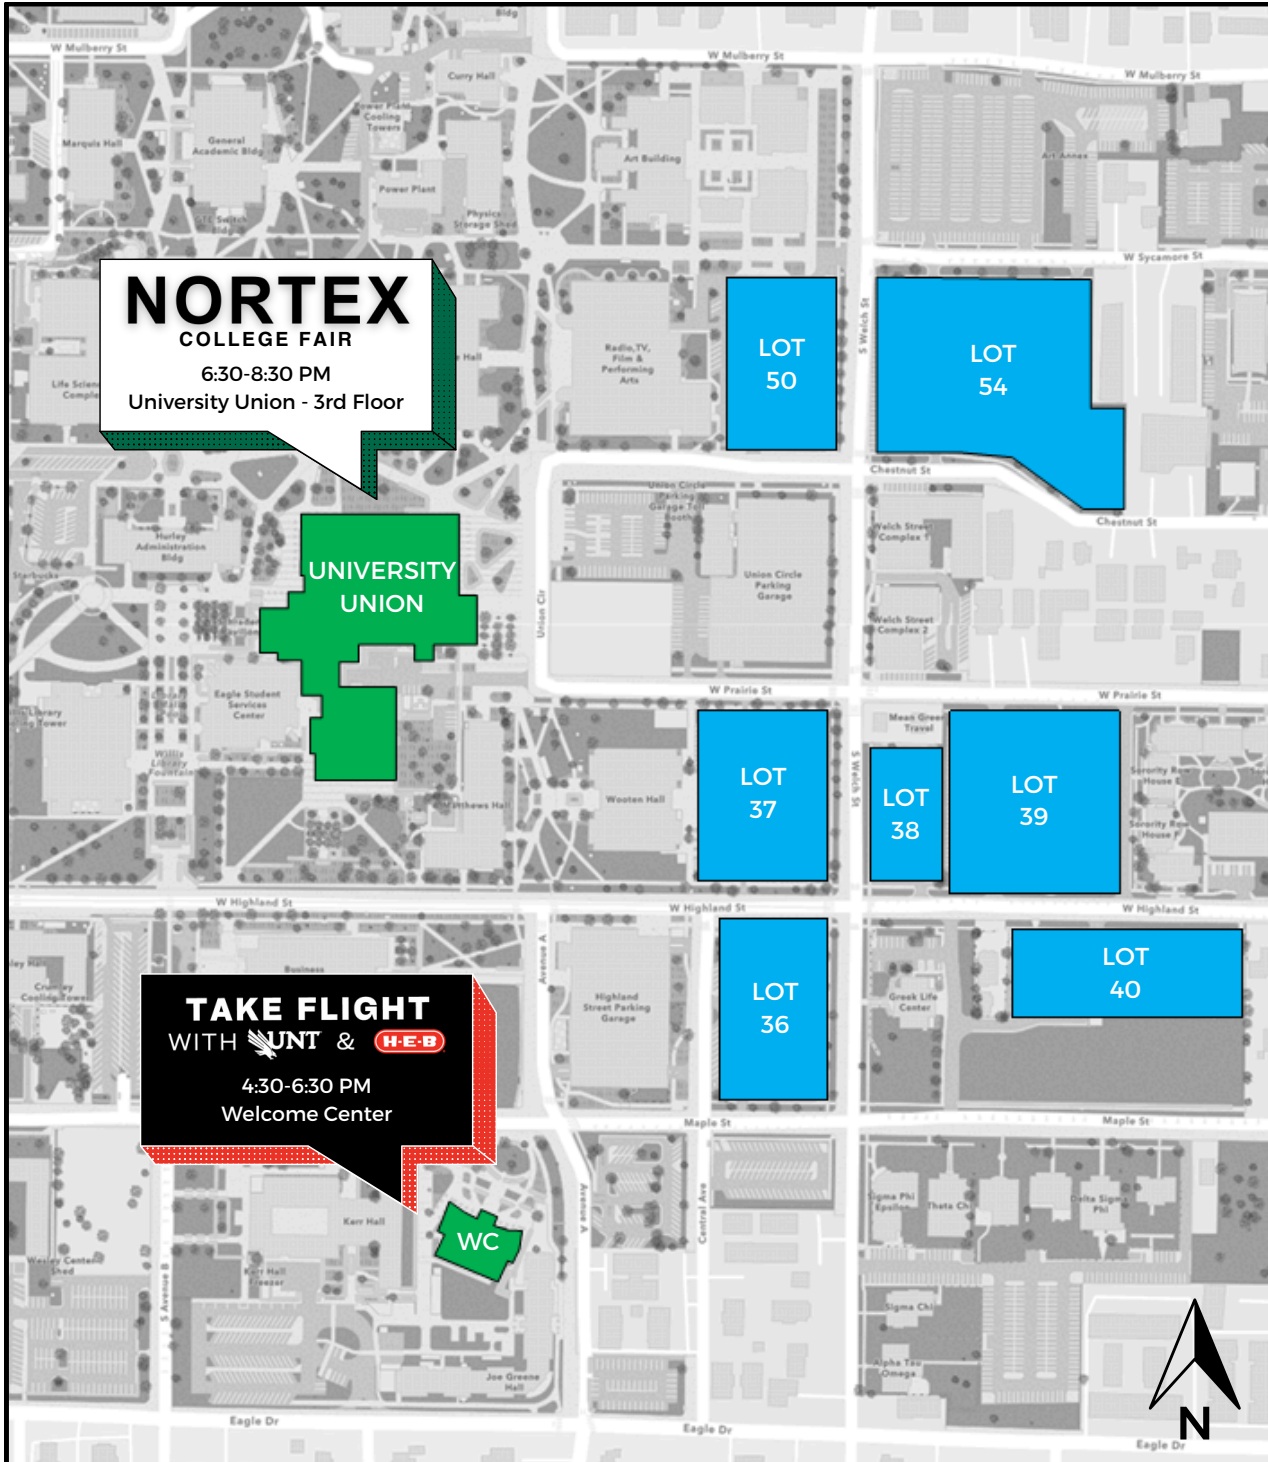

EVENT PARKING MAP

1

Type **UNT Parking Lot** ___ and fill in the blank with any lot in blue to the left.

2

Once you're on Welch St. look for the signs below pointing you to any of the available lots (no permit required).

UNDER CONSTRUCTION

The City of Denton is working hard to upgrade the streets around campus. Our friendly staff members and signage should help you navigate any detours or road closures. We appreciate your patience.